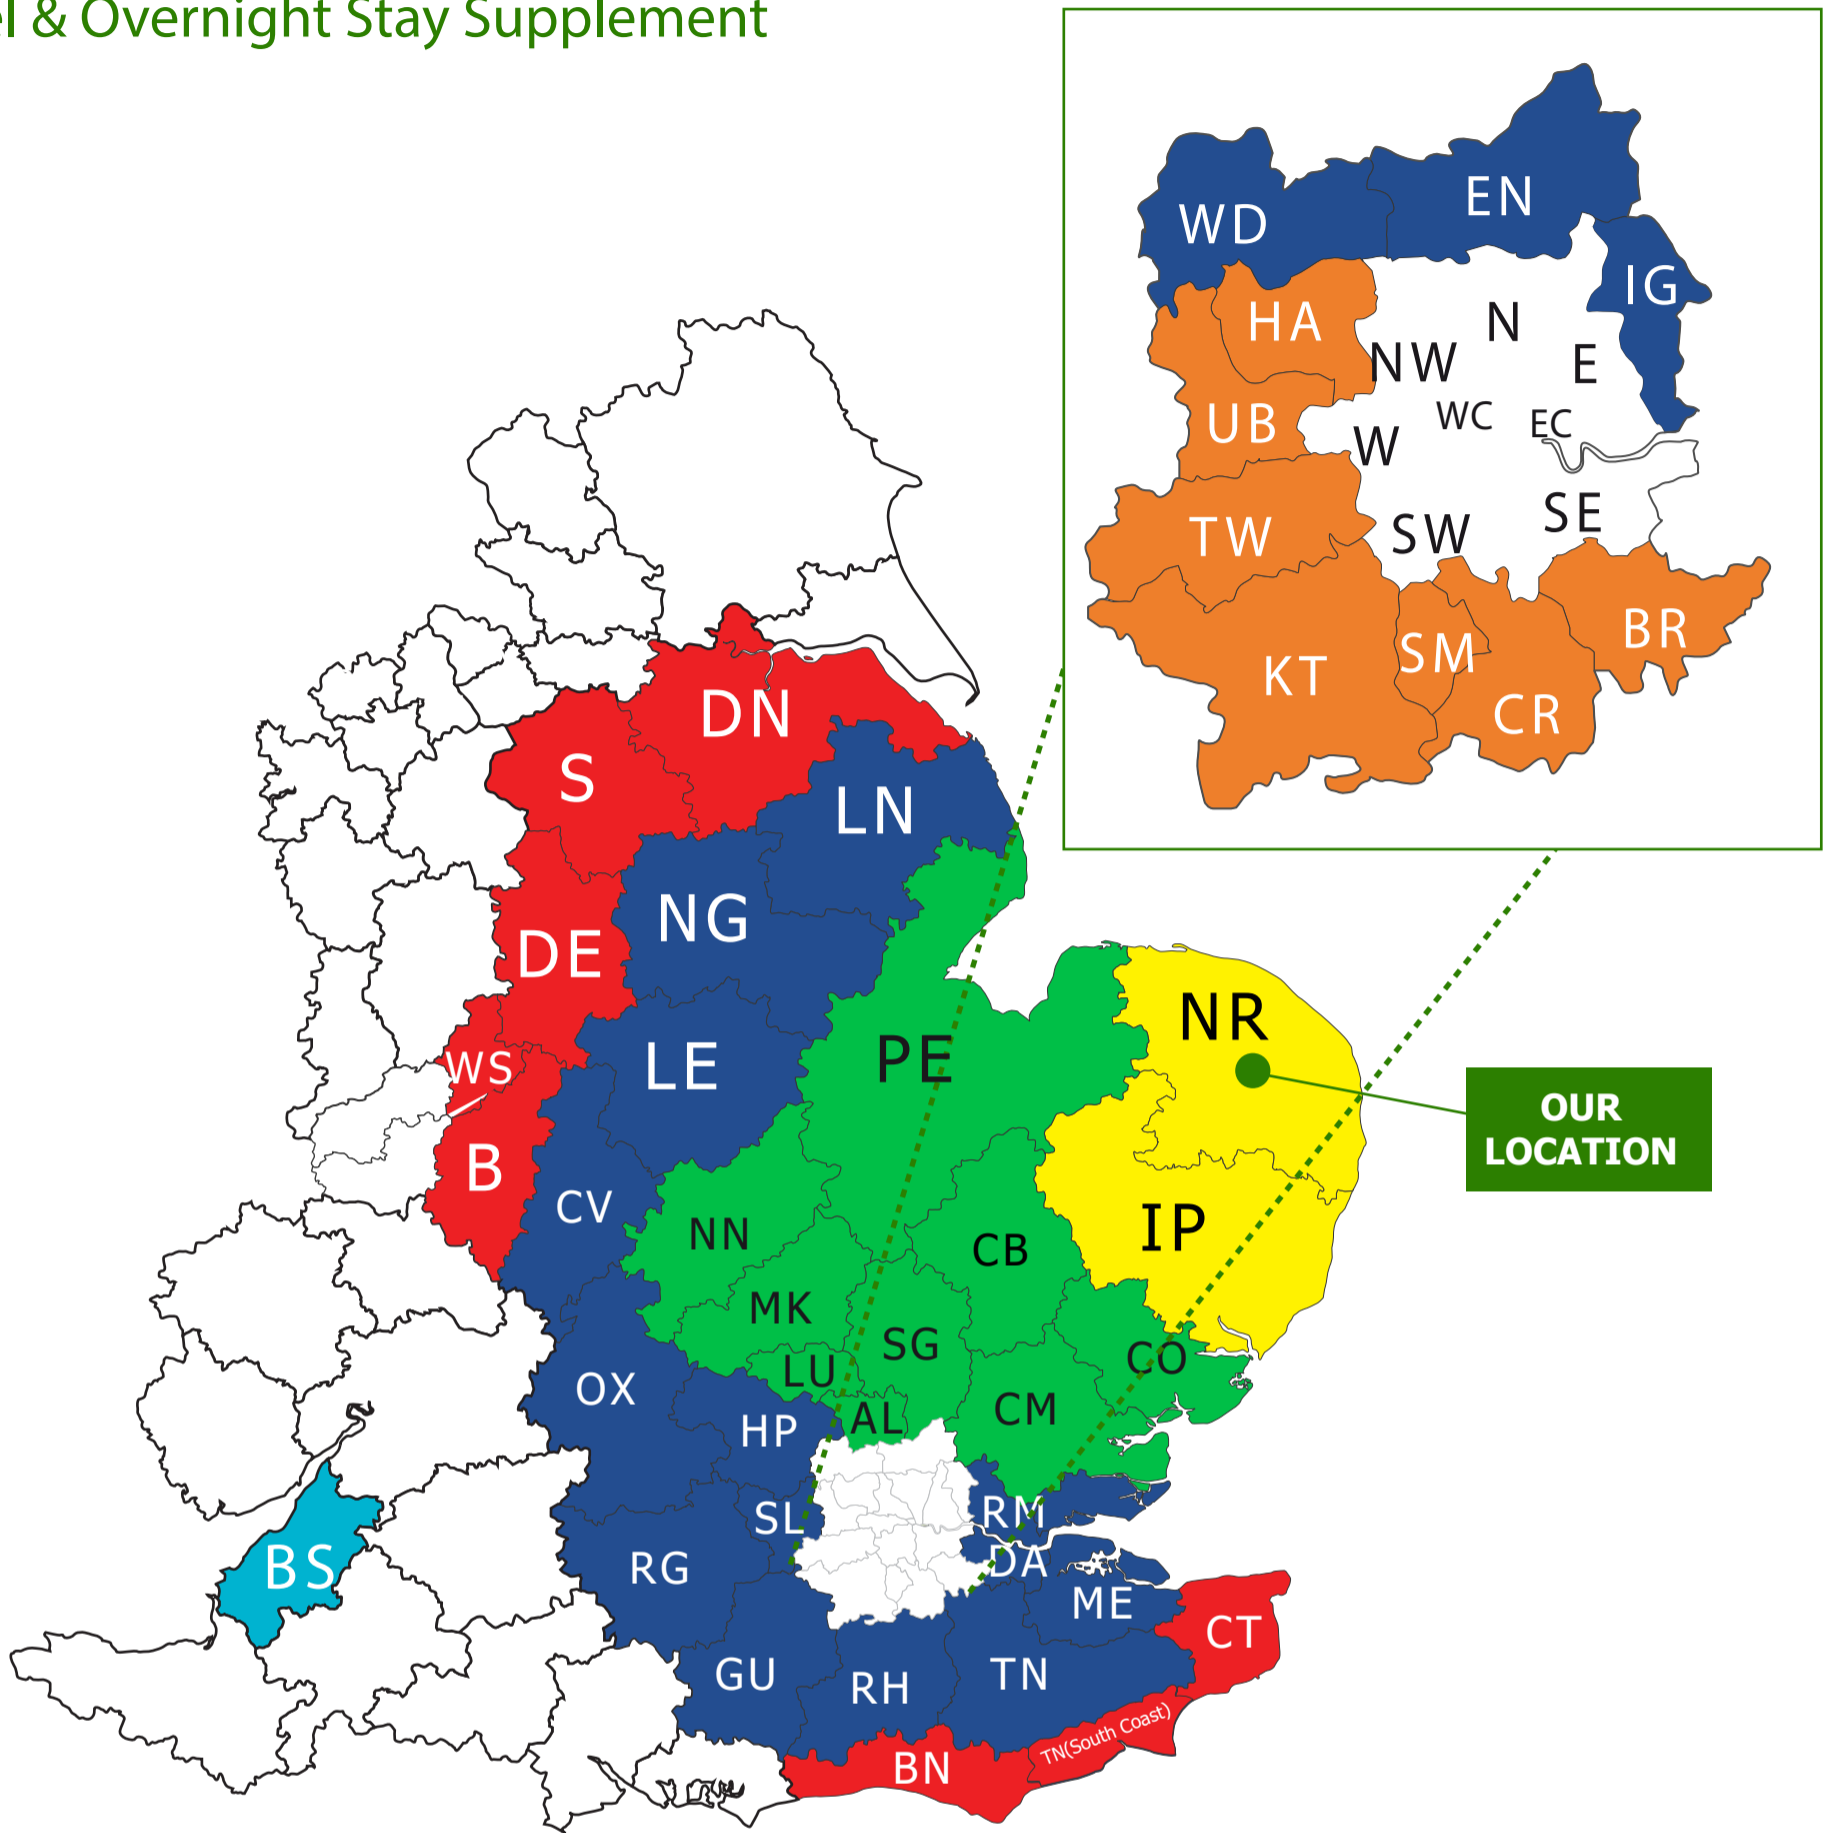

Installation Zones

Travel & Overnight Stay Supplement

ZONES WHERE WE INSTALL...

- Yellow Zone
- Green Zone
- Blue Zone
- Orange Zone
- Red Zone
- Aqua Zone (Please contact)

IMPORTANT: SMALLER PRODUCTS ARE ONLY AVAILABLE IN CERTAIN ZONES

ZONES WHERE WE DON'T INSTALL...

- White Zone