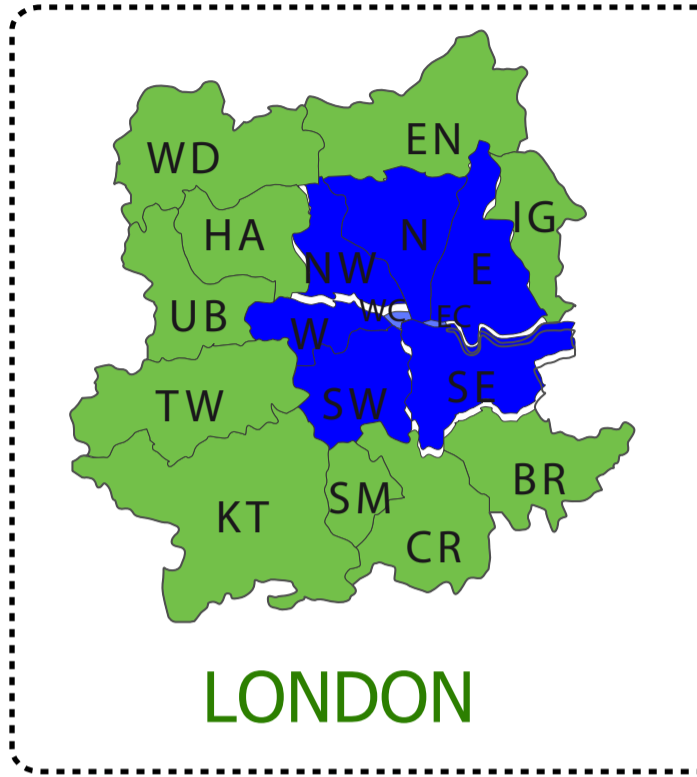

# XORBAR

Installation Zones

LONDON

- Green Zone
- Blue Zone
- White Zone

**White Zone:** Please contact us for a quote.