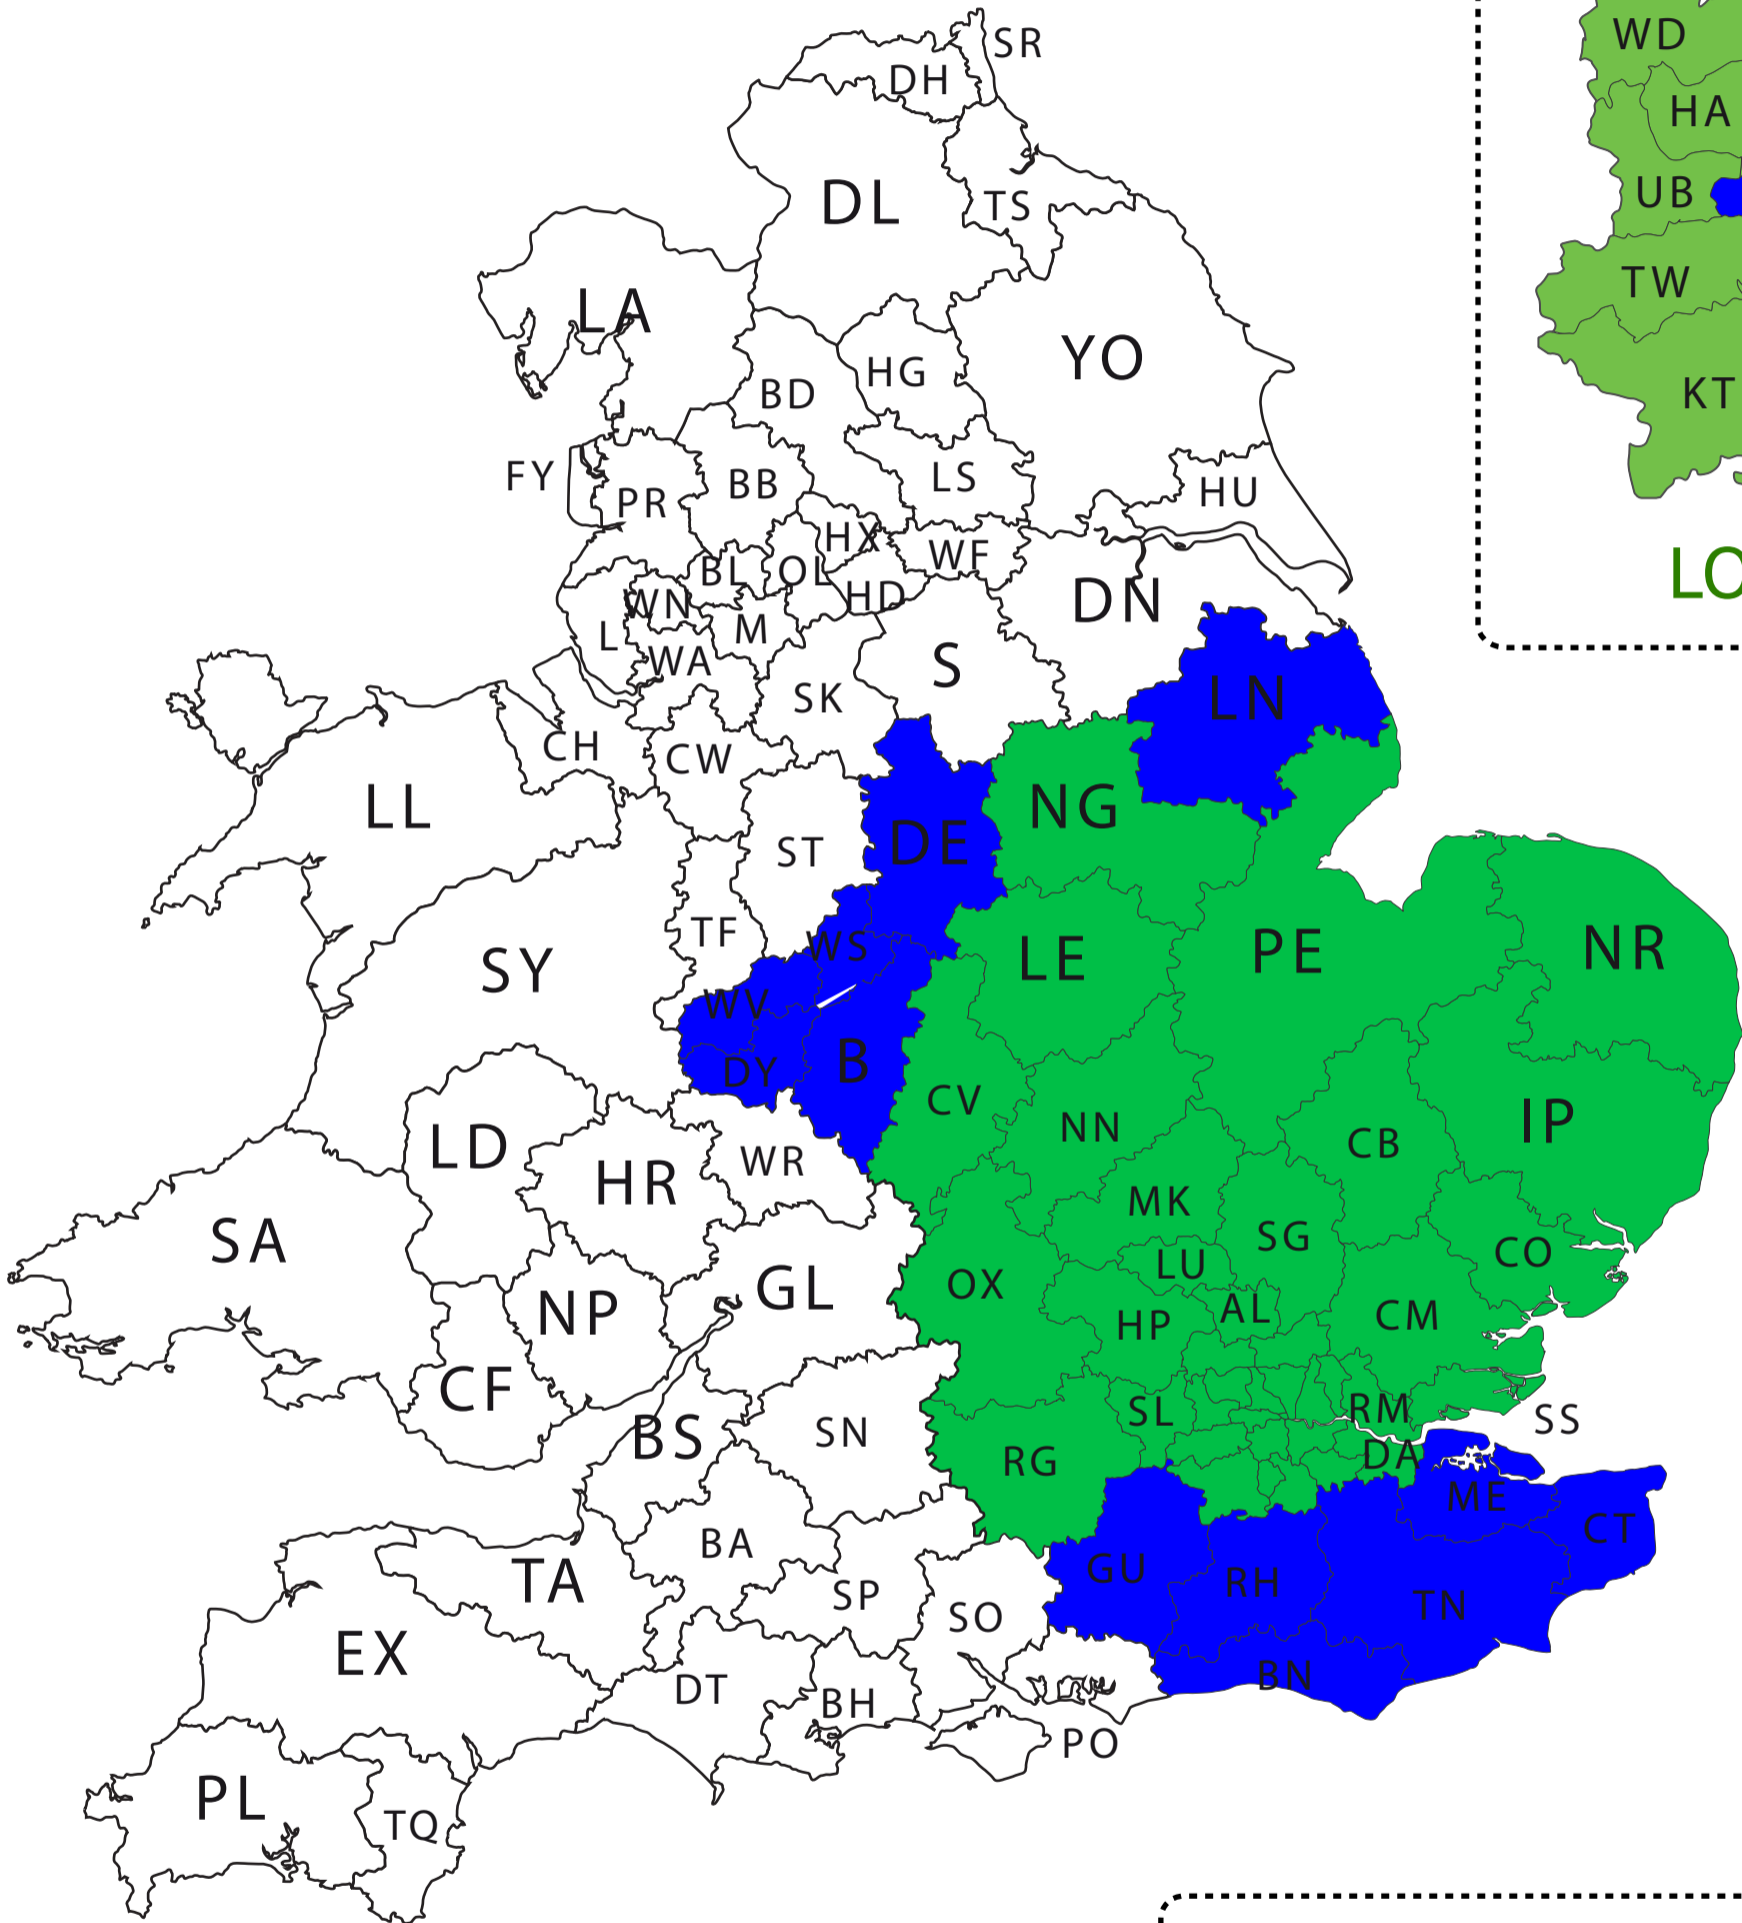

# XORBAR

Installation Zones

LONDON

- Green Zone
- Blue Zone
- White Zone

**White Zone:** Please contact us for a quote.